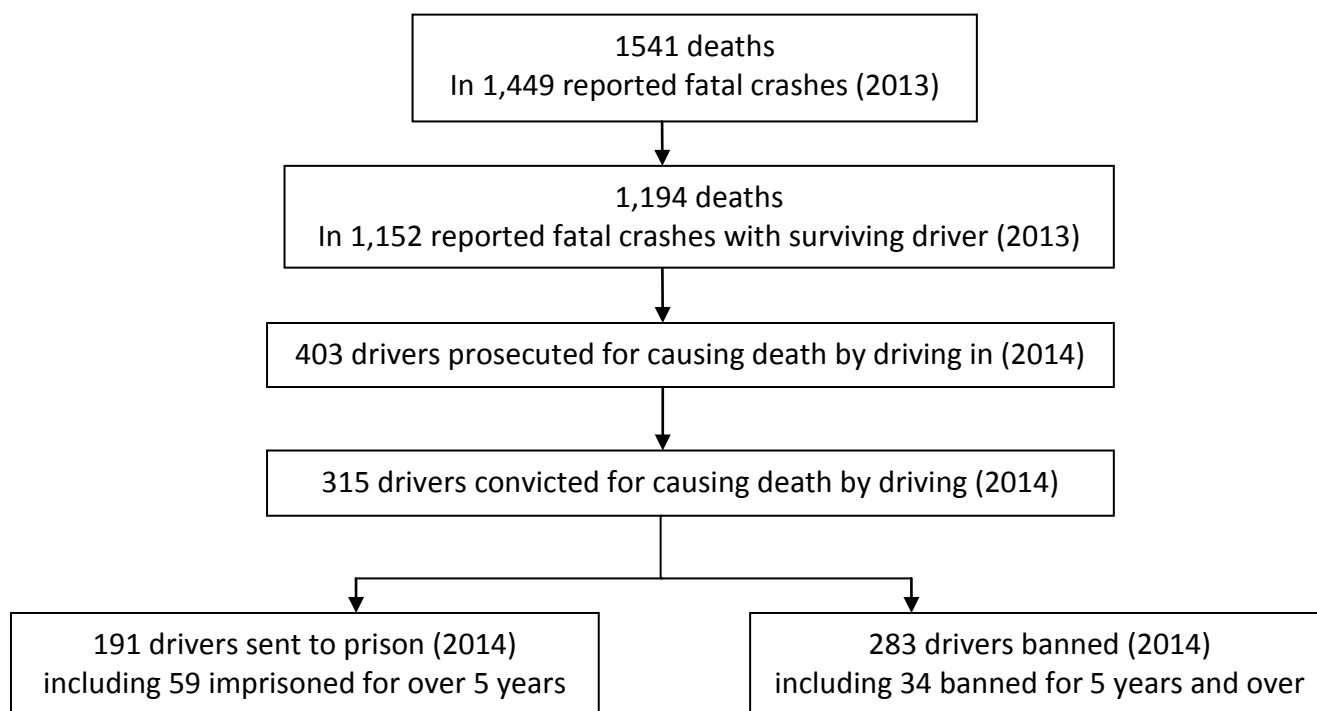

Shakespeare Business Centre  
245a Coldharbour Lane  
London SW9 8RR

info@roadpeace.org  
[www.roadpeace.org](http://www.roadpeace.org)  
Tel: 020 7733 1603

## From crash to conviction - reported fatal crashes, England and Wales (2013-4)\*

For every 100 reported fatal crashes with a surviving driver, there were:

- 35 drivers prosecuted for causing death by driving
- 28 drivers convicted of causing death by driving
- 25 drivers banned
- 17 drivers sent to prison
- 5 drivers jailed for more than 5 years
- 3 drivers banned for 5 years or more

\* crash data from 2013 and court statistics from 2014

Source: DfT (2014), MOJ (2015)